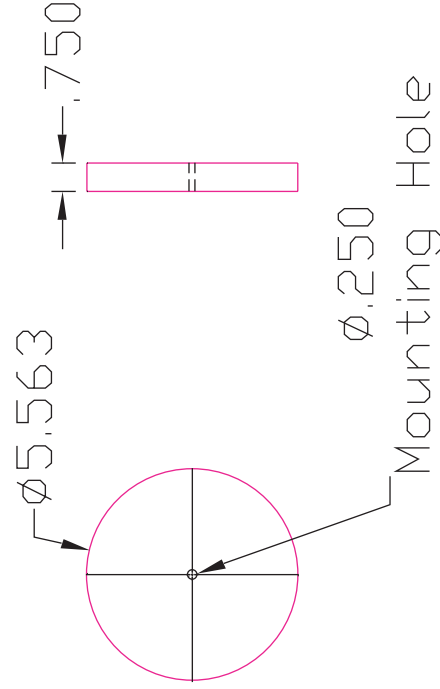

PENNSYLVANIA INSERT
 PO Box 199
 SPRING CITY, PA 19475
 P. 610.948.9688
 F. 610.948.9750

11/20/01

**POLYETHYLENE LOCATORS FOR
 CABLE TERMINATORS**

YOU CAN FIND THIS INFORMATION ONLINE AT: PENNSYLVANIAINSERT.COM
 OR EMAIL YOUR REQUEST TO: SALES@PENNSYLVANIAINSERT.COM

DATE:	CUSTOMER:
REV 1:	JOB:
REV 2:	OWNER:

2" TERMINATOR MOUNT

3" TERMINATOR MOUNT

4" TERMINATOR MOUNT

5" TERMINATOR MOUNT

6" TERMINATOR MOUNT

Specifications: Installation of plastic cable terminators shall be performed using a Terminator Locator as manufactured by Pennsylvania Insert Corp., Spring City, PA. Locator shall be manufactured from durable polyethylene.