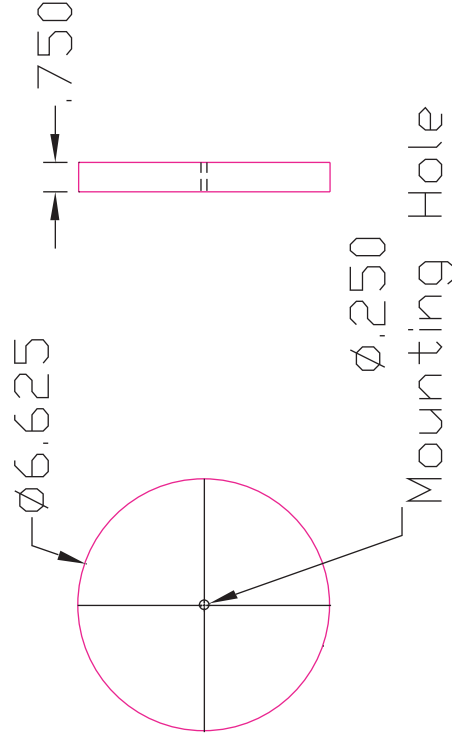

DATE:	CUSTOMER:
REV 1:	JOB:
REV 2:	OWNER:

2" TERMINATOR MOUNT

3" TERMINATOR MOUNT

4" TERMINATOR MOUNT

5" TERMINATOR MOUNT

6" TERMINATOR MOUNT

Specifications: Installation of plastic cable terminators shall be performed using a Terminator Locator as manufactured by Pennsylvania Insert Corp., Spring City, PA. Locator shall be manufactured from durable polyethylene.