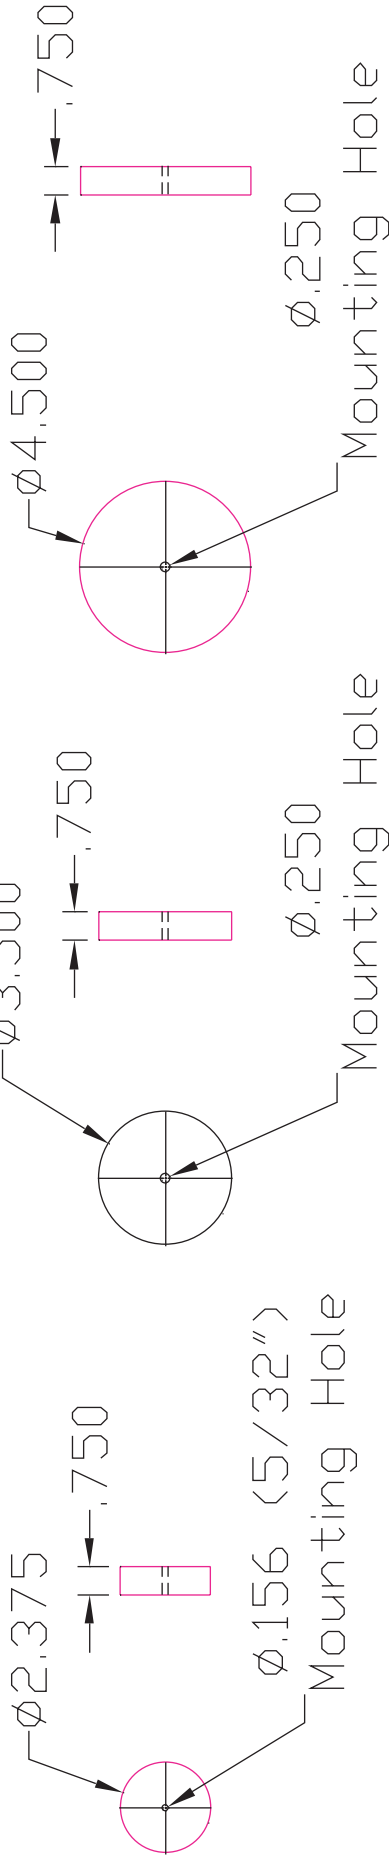

PENNSYLVANIA INSERT
 PO Box 199
 SPRING CITY, PA 19475
 P. 610.948.9688
 F. 610.948.9750

11/20/01

**POLYETHYLENE LOCATORS FOR
 CABLE TERMINATORS**

YOU CAN FIND THIS INFORMATION ONLINE AT: PENNSYLVANIAINSERT.COM
 OR EMAIL YOUR REQUEST TO: SALES@PENNSYLVANIAINSERT.COM

DATE:	CUSTOMER:
REV 1:	JOB:
REV 2:	OWNER:

2" TERMINATOR MOUNT

3" TERMINATOR MOUNT

4" TERMINATOR MOUNT

5" TERMINATOR MOUNT

6" TERMINATOR MOUNT

Specifications: Installation of plastic cable terminators shall be performed using a Terminator Locator as manufactured by Pennsylvania Insert Corp., Spring City, PA. Locator shall be manufactured from durable polyethylene.