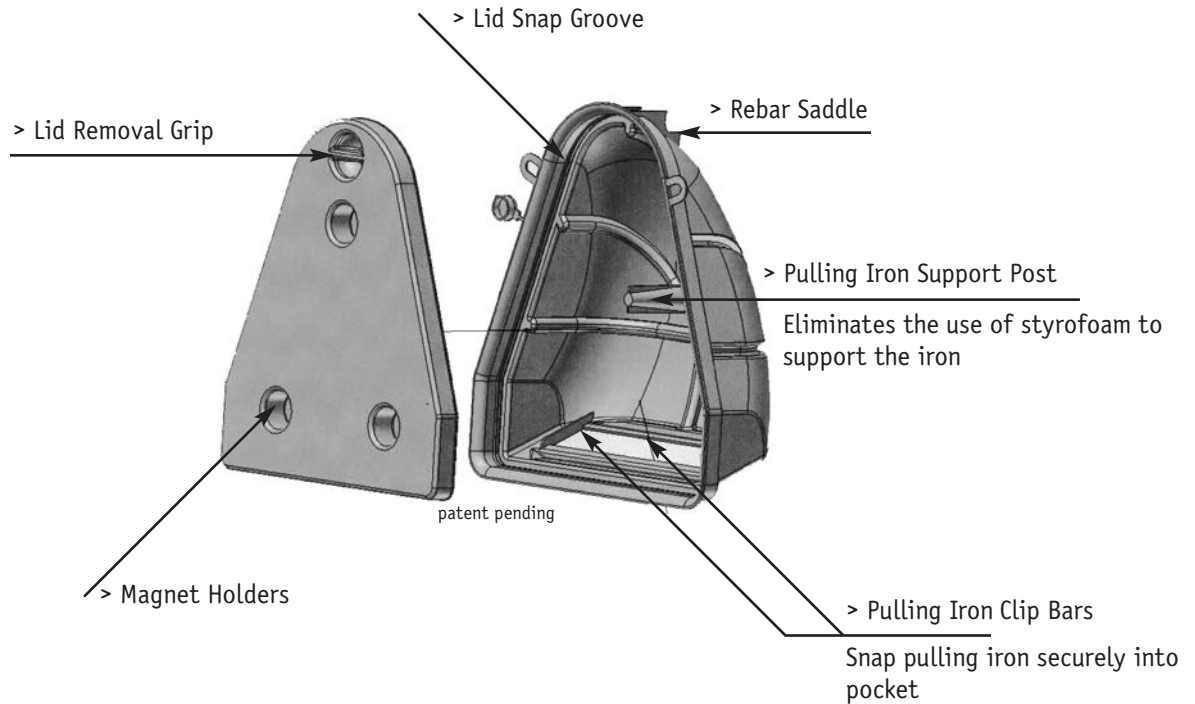

## > Redesigned: PI Pocket & Lid

We've redesigned our pulling iron pocket and lid to meld form, function, and utility.  
For more details or to request a sample, please contact us.

phone: 800.220.4857    sales@pennsylvaniainsert.com    fax: 610.948.9750