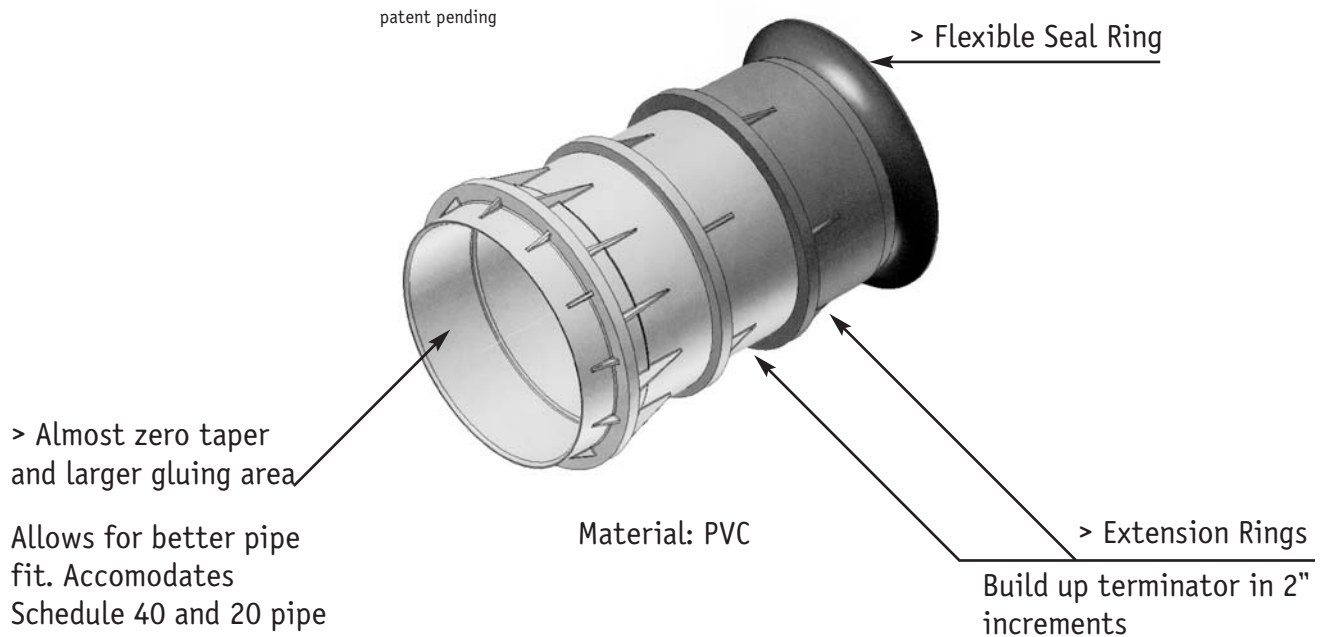

> Redesigned: 4" Terminator

We've redesigned our stepdown 4" duct terminator to meld form, function, and utility.
For more details or to request a sample, please contact us.

phone: 800.220.4857 sales@pennsylvaniainsert.com fax: 610.948.9750